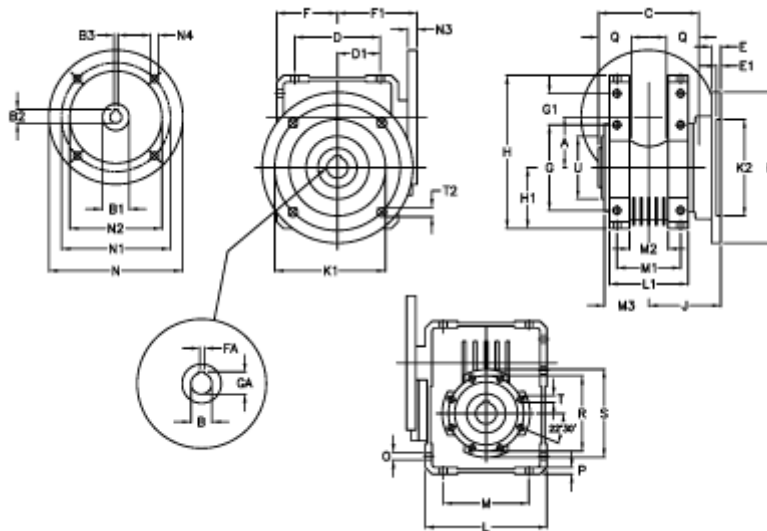

Article number: 392208600754116

Description: Worm Gear with Torque Limiter
W86 L1-UFC-7-P100 B14

Measures

A = 86.90	E = 15	H = 245.5	M = 144	N4 = 8,5	U = 110
B = 35	E1 = 6	H1 = 100.0	M1 = 101	O = 11.5	
B1 E7 = 28	F = 100	J = 110.5	M2 = 57	P = 11	
B2 = 31.3	F1 = 136	K = 210	M3 = 64.5	Q = 45	
B3 H9 = 8	FA = 10	K1 = 176	N = 160	R = 130	
C = 140	G = 144	K2 = 152	N1 = 130	S = 150	
D = 144.0	G1 = 45.5	L = 200	N2 = 110	T = M10x18	
D1 = 72.0	GA = 38.3	L1 = 125	N3 = 10.0	T2 = 12.5	